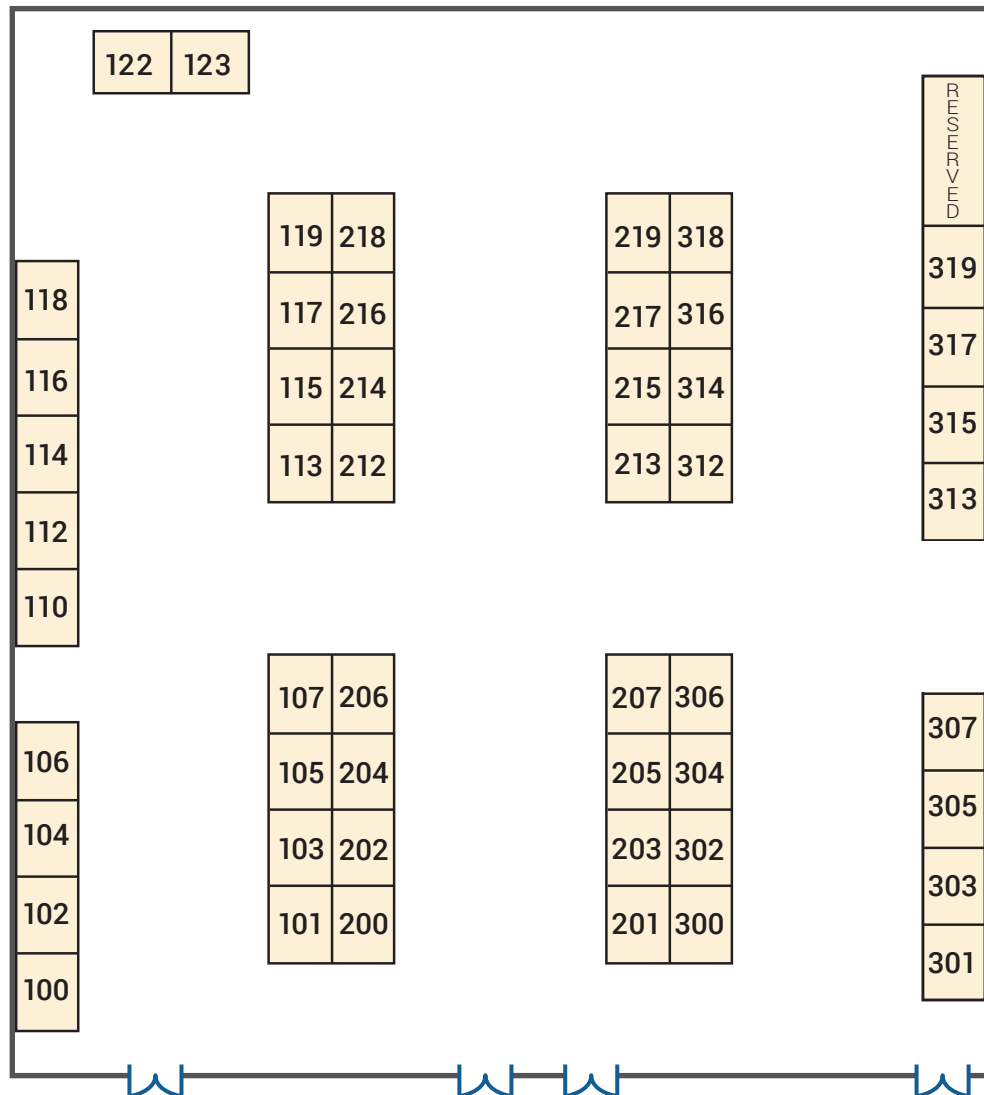

**CREW
NETWORK®**

**CONVENTION
AND
MARKETPLACE**

San Diego 2018

Oct. 17-19

Manchester Grand Hyatt San Diego

crewnetwork.org

Marketplace will be held

Oct. 17, 2018

4:30 - 7 pm

FLOOR PLAN

Grand Hall A & B
Manchester Grand Hyatt
One Market Place
San Diego, CA 92101

CONTACT INFORMATION

Joyce Day
(785) 856-8270
joyced@crewnetwork.org
<http://bit.ly/crew2018>

SIDE ENTRANCE

MAIN ENTRANCE

SIDE ENTRANCE