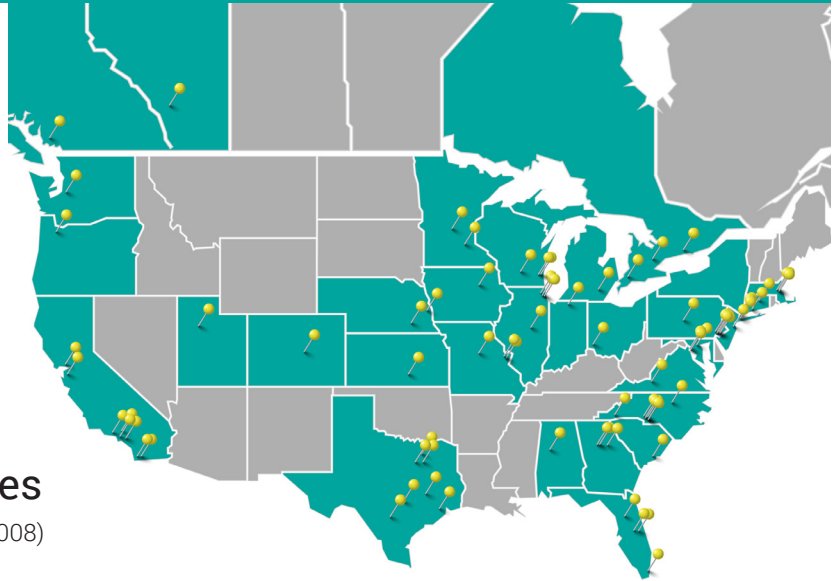

CREW Network Foundation SCHOLARSHIP PROGRAM

The CREW Network Foundation Scholarship program supports future female leaders as they pursue university-level education that will lead to careers in CREW Network's Qualified Fields of Commercial Real Estate.

SCHOLARSHIP RECIPIENTS

126 women | **860,000** dollars

77 universities | **32** states/provinces
(since 2008)

UNITED STATES

ALABAMA

University of Alabama (3)

CALIFORNIA

California State University - Northridge (1)
California State University - Fullerton (2)
San Diego State University (1)
Stanford University (1)
University of California - Berkeley (1)
University of California - Los Angeles (1)
University of San Diego (1)
University of Southern California - LA (1)

COLORADO

University of Denver (4)

CONNECTICUT

University of Connecticut (2)
Yale University (1)

DISTRICT OF COLUMBIA

American University (1)
The Catholic University of America (1)

FLORIDA

Rollins College (1)
University of Central Florida (1)
University of Florida (2)
University of Miami (2)

GEORGIA

Emory University (2)
Georgia State University (1)
University of Georgia (5)

ILLINOIS

Roosevelt University (1)
The University of Chicago (1)
University of Illinois - Chicago (2)
University of Illinois at Urbana - Champaign (2)